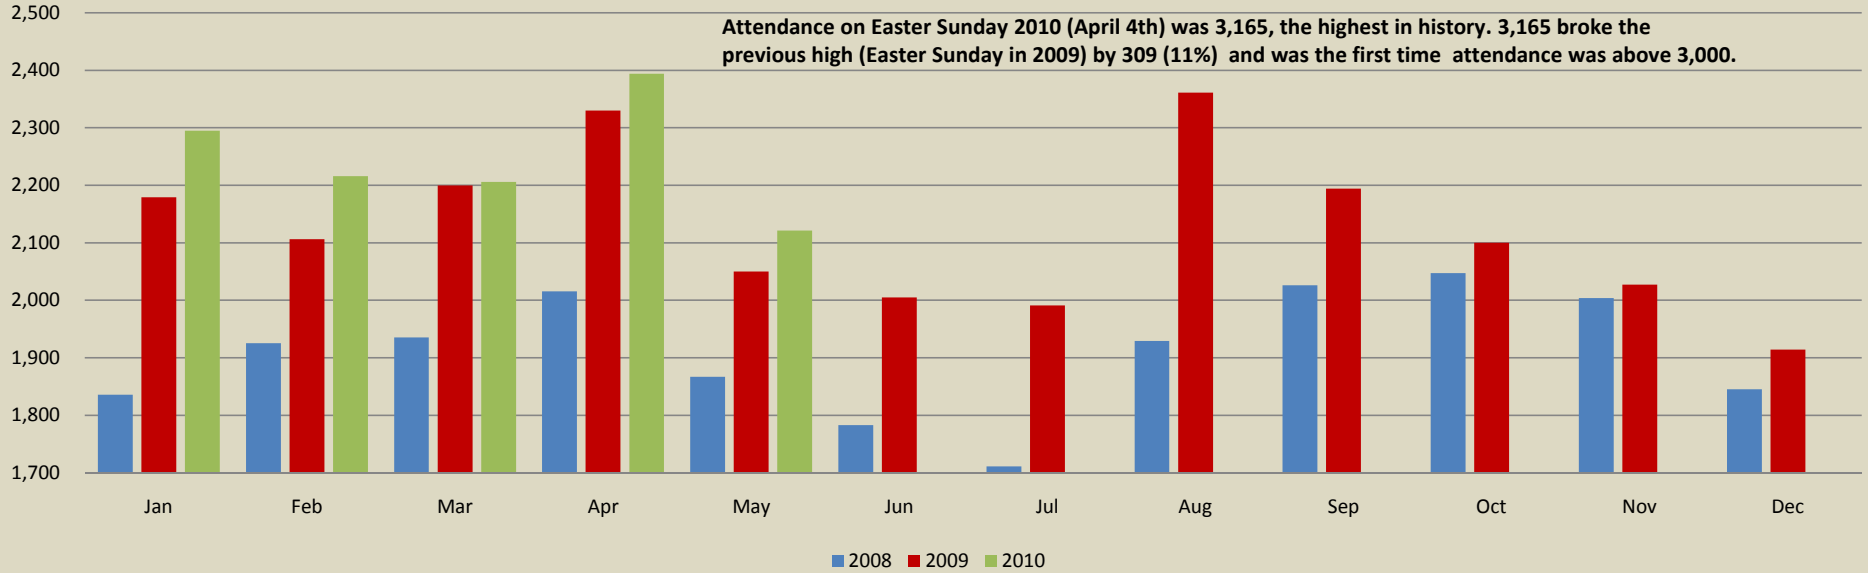

Total Attendance by Month - 2008 through 2010

Attendance on Easter Sunday 2010 (April 4th) was 3,165, the highest in history. 3,165 broke the previous high (Easter Sunday in 2009) by 309 (11%) and was the first time attendance was above 3,000.

Total Attendance Trend - 2008 through 2010

Attendance averaged 2,246 over the five months ended May 31, 2010; a new record and up 743 (3.4%) over 2009!